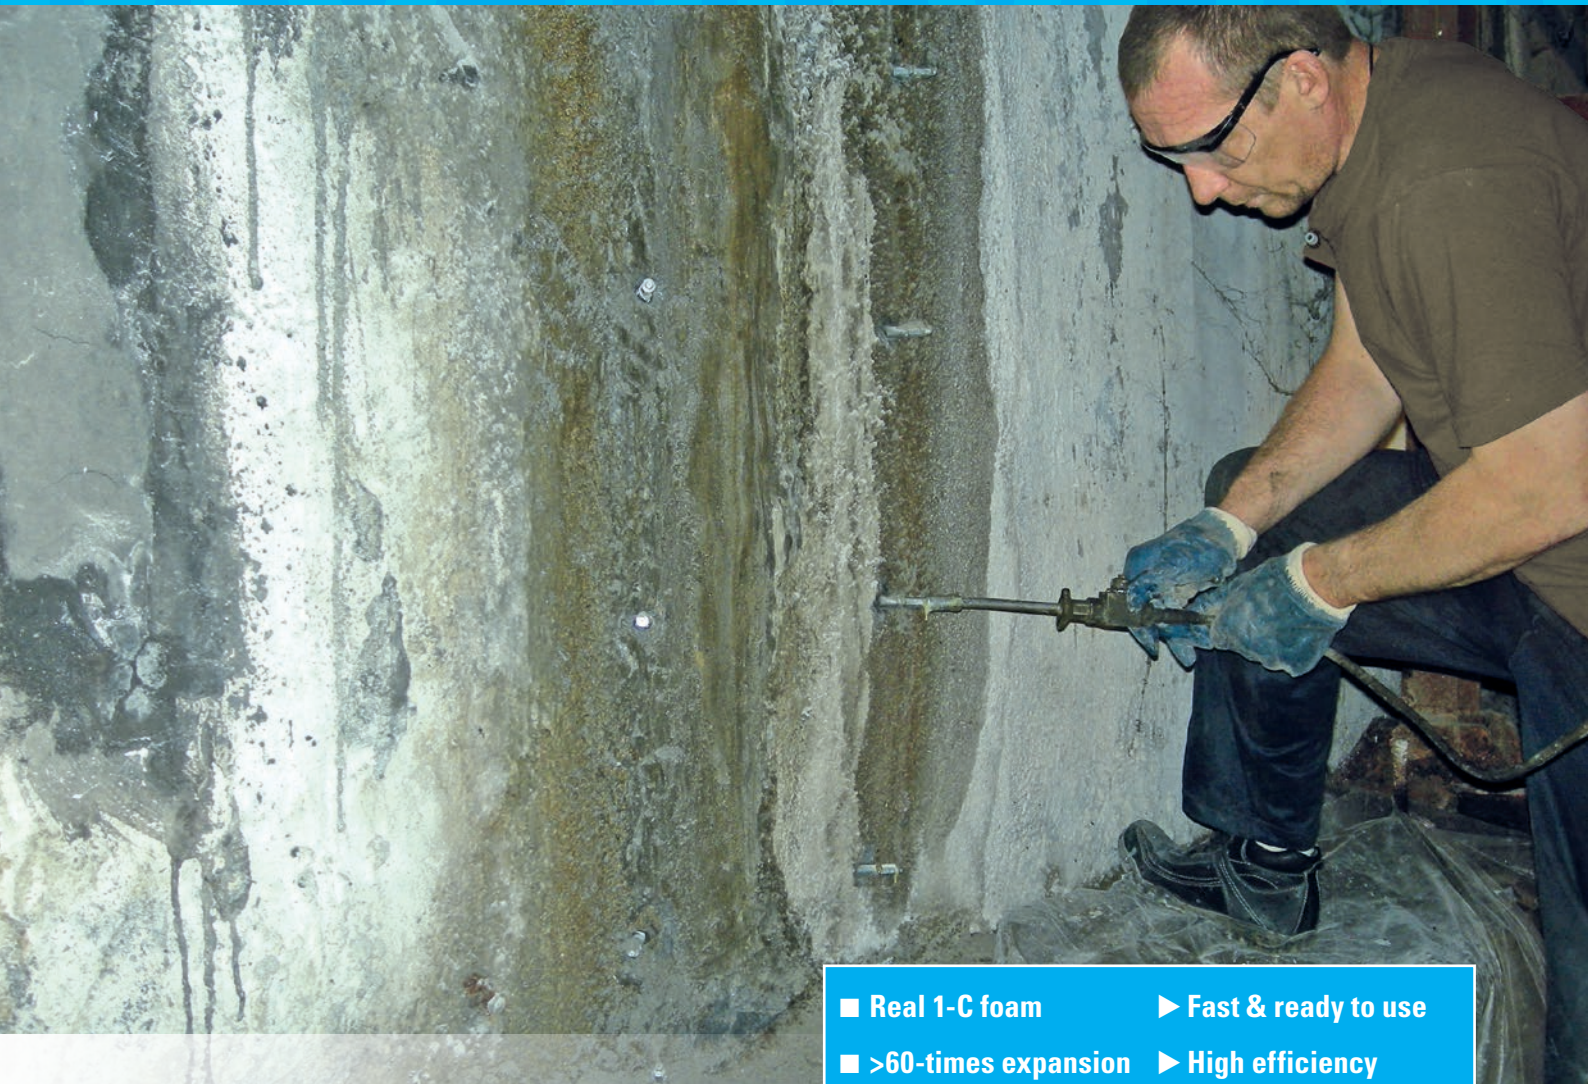

MC-Injekt 2133

- Real 1-C foam
- >60-times expansion
- Endless potlife
- Phthalate-free
- ▶ Fast & ready to use
- ▶ High efficiency
- ▶ Save time & resin
- ▶ Safe & hygienic

Fast, Easy & Safe Water Stop

It's never been easier and faster to stop water than with the new **MC-Injekt 2133**.

Thanks to its one-component phthalate-free formulation you are able to reach unbeatable sealing success and efficiency with a maximum of safety for your job and your health.