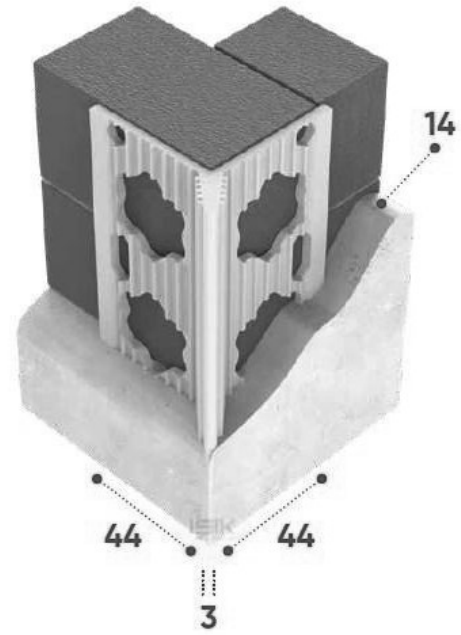

P1010 Corner Bead

Product Range	Plaster Profiles
Applications	Interior-Exterior Plaster
Product Type	Corner Bead
	Visible Nose
Plaster Thickness	14 mm
Visible Nose	3 mm
Material	PVCu
Material Color	White
Material Weight	245 ± 5 g/m
Wings /Length	44x44 mm
Reaction to Fire	Class E
Length Options	270, 300 cm

Art Nr.	Packaging
P101000W8	15 pcs/ cts

Remarks:

This technical data sheet replaces all previous versions. Işık reserves the right to modify products without prior notice. please rely on the application assembly and storage guidelines.