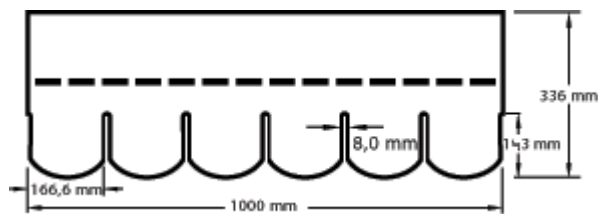

Number One Biber

Edition: 30/01/2013

FIELD APPLICATION

Roofing material for commercial and residential constructions with a roof pitch between 15° and 85°.

COLOURS

90 - Red

92 - Black

94 - Green

97 - Brown

DIMENSIONS

Length	1000 mm (+/- 3)
Width	336 mm (+/- 3)
Weight/bundle	9 kg/bdl
Coverage/bundle	3 m ²
Shingles/bundle	21
Bundles/pallet	54

TECHNICAL INFORMATION

	<i>Value</i>
<i>Tensile strength (length / width)</i>	<i>600N / 400N</i>
<i>Nail tear</i>	<i>100N</i>
<i>Granule adhesion</i>	<i>< 2,5g</i>