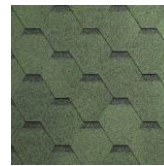

Superglass Hex

Edition: 20/02/2020

FIELD APPLICATION

Roofing material for commercial and Residential constructions with a roof pitch between 15° and 90°.

COLOURS

01- Black

03-Amazon Green

07-Dual Brown

10- Tile Red

20- Tile Red Ultra

23- Amazon Green Ultra

27- Dual Brown Ultra

DIMENSIONS

Length	1000 mm (+/- 3)
Width	318 mm (+/- 3)
Weight	+/- 22,96 kg/bd
Coverage/bundle	3 m ²
Schingles/bundle	22
Bundles/palet	45