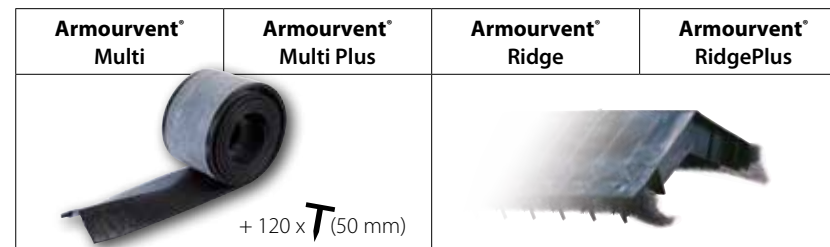

Vents

Ventilating your shingles roof will equalise the temperature of the outer and inner roof. Your roof structure will then be able to withstand sudden temperature changes.

>>> Armourvent® Multi Plus

ACCESSORIES • Vents

• IKO Armourvent® Multi

ventilation system provides you a fabulous roof without visible appliances. The unique design consists of a thin but ultra-strong profile ensuring a smooth, straight and virtually invisible roofline.

• IKO Armourvent® Ridge

are designed to ensure a smooth straight roofline; thanks to their internal baffle system, they keep out rain, snow, leaves and insects.

	Armourvent® Multi	Armourvent® Multi Plus	Armourvent® Ridge	Armourvent® RidgePlus
Dimensions	6 m x 22,80 cm	6 m x 28,50 cm	122 x 22,9 cm	122 x 27,9 cm
Used for IKO Shingles type	Armourglass (Victorian) Monarch	Monarch-Diamant Cambridge Xpress Skyline ArmourShield/ Diamant(-Shield) StormShield/BiberShield Superglass(-Biber) Quick Ridge	Armourglass (Victorian) Monarch	Monarch-Diamant Cambridge Xpress Skyline ArmourShield/ Diamant(-Shield) StormShield/BiberShield Superglass(-Biber) Quick Ridge
Roof Pitches	15° - 60°	15° - 60°	27° - 63°	27° - 63°
Ventilation area	275 cm ² /m	275 cm ² /m	258 cm ² /m	258 cm ² /m
Number/box	1	1	10	10